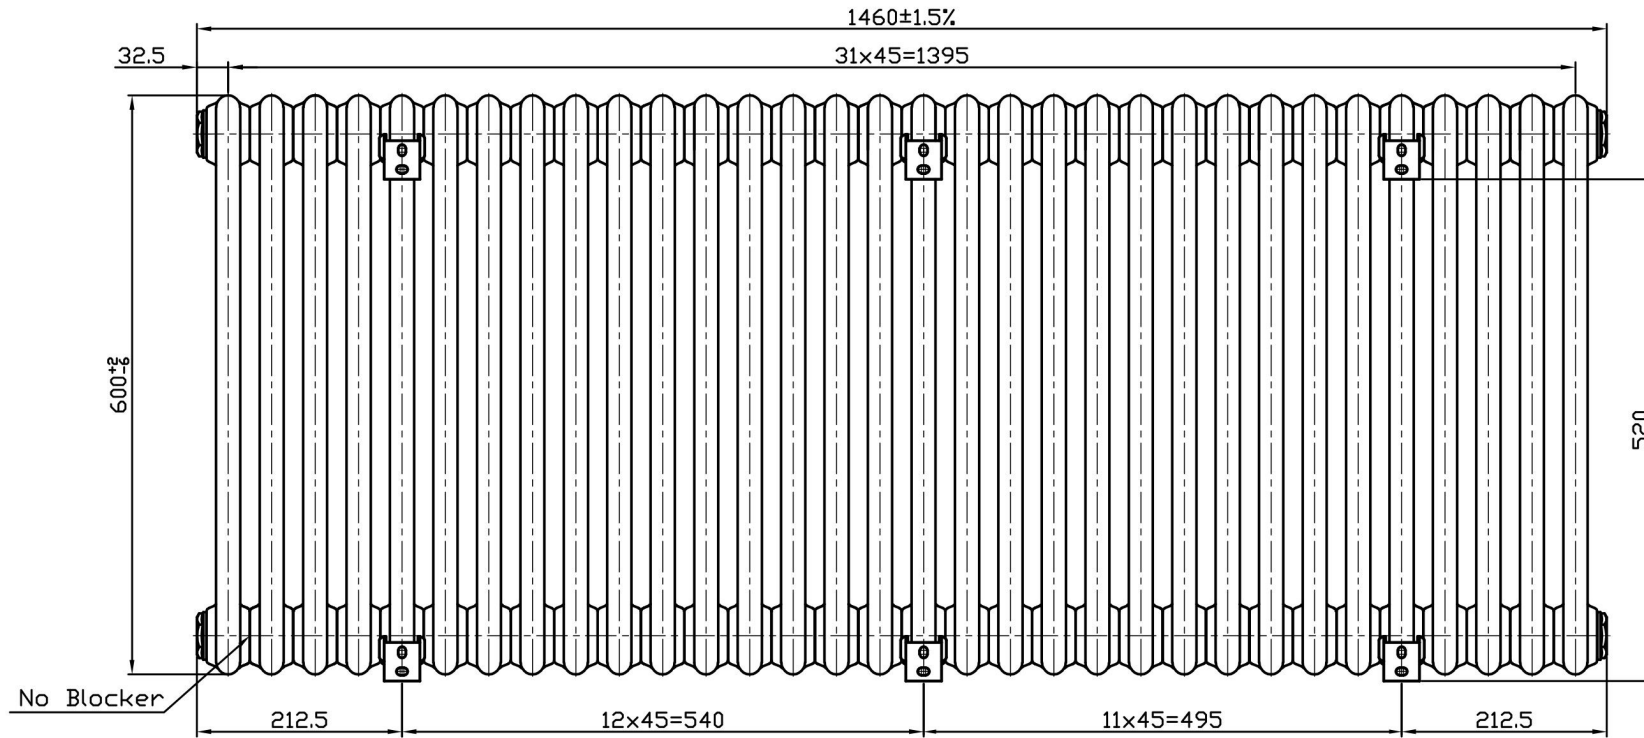

Imperia 4 Column Horizontal 600 x 1460mm. Painted

Technical Drawing

Unit: mm

Eastbrook 

Eastbrook Road, Gloucester GL4 3DB

Technical Helpline : 01452 317890

Mon - Fri / 8am - 5pm

Email : technical@eastbrookco.com