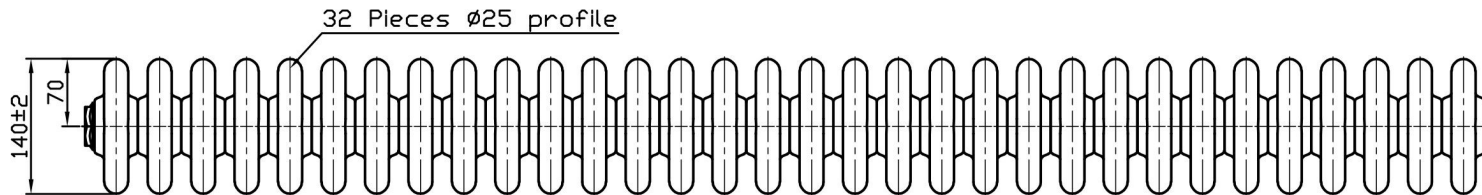

Imperia 4 Column Horizontal 600 x 1460mm. Painted

Technical Drawing

Unit: mm

Eastbrook 

Eastbrook Road, Gloucester GL4 3DB

Technical Helpline : 01452 317890

Mon - Fri / 8am - 5pm

Email : technical@eastbrookco.com