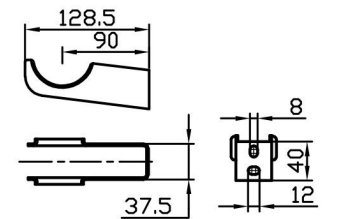

Imperia 4 Column Horizontal 600 x 1460mm. Painted

Technical Drawing

Unit: mm

Eastbrook 

Eastbrook Road, Gloucester GL4 3DB

Technical Helpline : 01452 317890

Mon - Fri / 8am - 5pm

Email : technical@eastbrookco.com