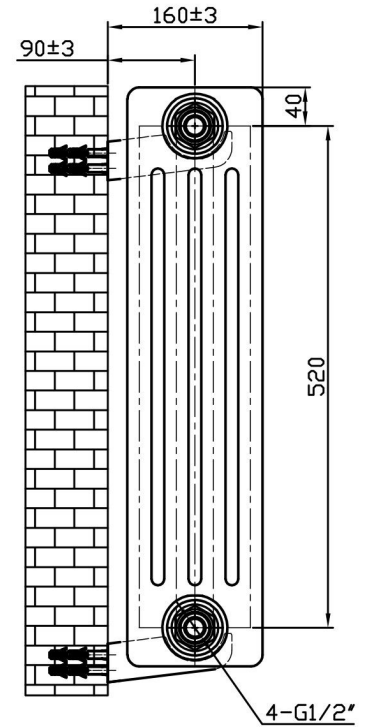

Imperia 4 Column Horizontal 600 x 1460mm. Painted

Technical Drawing

Unit: mm

Eastbrook 

Eastbrook Road, Gloucester GL4 3DB

Technical Helpline : 01452 317890

Mon - Fri / 8am - 5pm

Email : technical@eastbrookco.com